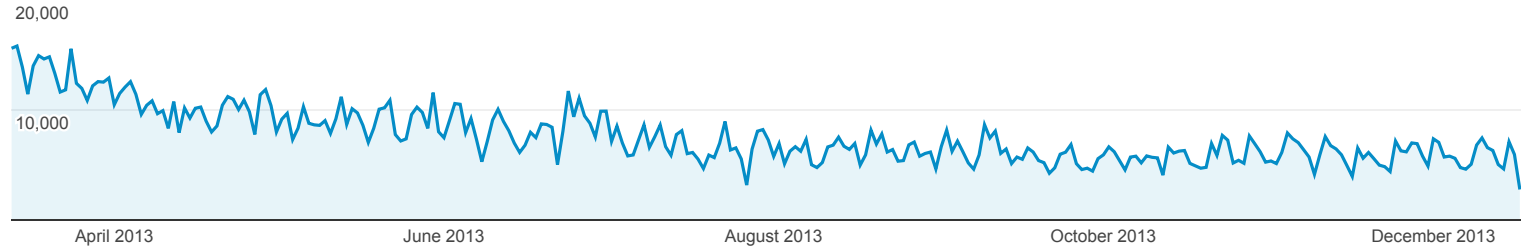

Site Speed Page Timings

Mar 13, 2013 - Dec 17, 2013

 All Visits
100.00%

Explorer

Technical

● Pageviews

Browser

Pageviews

Pageviews

(compared

to site average)

2,122,019

% of Total: 100.00% (2,122,011)

2,122,019

% of Total: 100.00% (2,122,011)

Rank	Browser	Pageviews	% of Total	Comparison
1.	Firefox	775,439	36.54%	1,178.99%
2.	Chrome	637,953	30.06%	952.22%
3.	Opera	277,384	13.07%	357.51%
4.	Internet Explorer	270,199	12.73%	345.66%
5.	Android Browser	80,206	3.78%	32.29%
6.	Safari	38,306	1.80%	-36.82%
7.	Opera Mini	26,237	1.24%	-56.73%
8.	Mozilla	9,778	0.46%	-83.87%
9.	Maxthon	2,479	0.12%	-95.91%
10.	IE with Chrome Frame	1,475	0.07%	-97.57%
11.	Nokia Browser	1,305	0.06%	-97.85%
12.	Safari (in-app)	343	0.02%	-99.43%
13.	SeaMonkey	267	0.01%	-99.56%
14.	BlackBerry	119	0.01%	-99.80%
15.	UC Browser	101	0.00%	-99.83%
16.	Mozilla Compatible Agent	93	0.00%	-99.85%
17.	BrowserNG	66	0.00%	-99.89%
18.	NetFront	65	0.00%	-99.89%
19.	samsung-GT-I9300	52	0.00%	-99.91%
20.	Phantom.js bot	43	0.00%	-99.93%
21.	S40 Ovi Browser	43	0.00%	-99.93%
22.	Playstation 3	13	0.00%	-99.98%
23.	RockMelt	11	0.00%	-99.98%