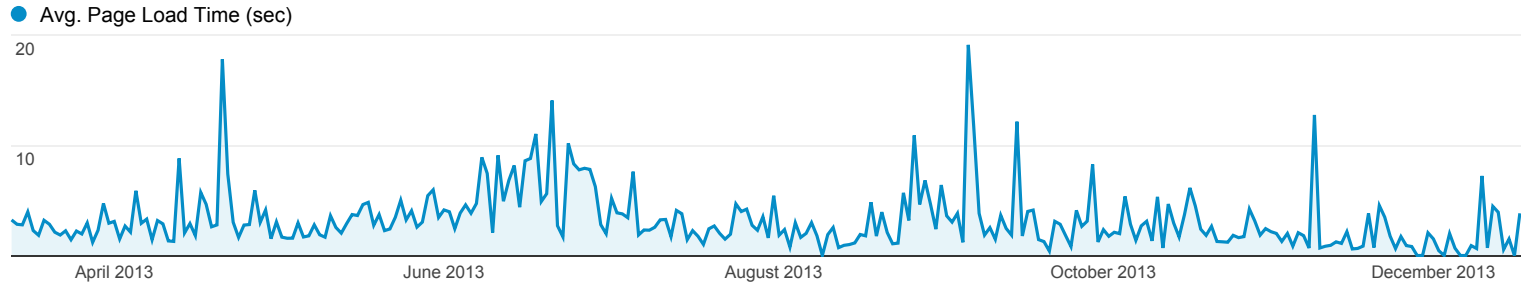

# Site Speed Page Timings

Mar 13, 2013 - Dec 17, 2013

All Visits  
100.00%

Explorer

Site Usage

Browser

Pageviews

Avg. Page Load Time (sec) (compared to site average)