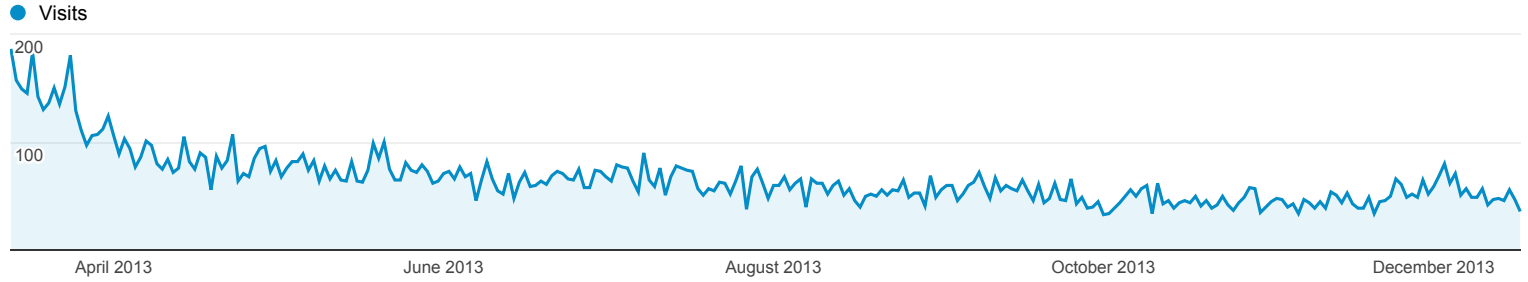

Mar 13, 2013 - Dec 17, 2013

Devices

All Visits
11.99%

Explorer

Summary

Mobile Device Info	Acquisition			Behavior			Conversions		
	Visits	% New Visits	New Visits	Bounce Rate	Pages / Visit	Avg. Visit Duration	Goal Conversion Rate	Goal Completions	Goal Value
	18,583 % of Total: 11.99% (154,961)	49.55% Site Avg: 43.60% (13.64%)	9,208 % of Total: 13.63% (67,569)	31.71% Site Avg: 31.56% (0.45%)	9.71 Site Avg: 13.69 (-29.11%)	01:09:04 Site Avg: 00:49:30 (39.54%)	0.00% Site Avg: 0.00% (0.00%)	0 % of Total: 0.00% (0)	€0.00 % of Total: 0.00% (€0.00)
1. (not set)	4,467	33.98%	1,518	31.54%	8.69	00:33:28	0.00%	0	€0.00
2. Apple iPad	2,657	15.54%	413	29.77%	8.80	00:09:32	0.00%	0	€0.00
3. Apple iPhone	2,046	27.76%	568	35.09%	4.98	00:04:34	0.00%	0	€0.00
4. HTC A510 Wildfire S	648	14.04%	91	52.93%	3.55	00:03:11	0.00%	0	€0.00
5. Google Nexus 7	446	100.00%	446	11.43%	35.85	07:58:58	0.00%	0	€0.00
6. HTC S510e Desire S	429	12.82%	55	28.90%	9.00	00:07:00	0.00%	0	€0.00
7. HTC T328E Desire X	426	100.00%	426	14.79%	32.87	07:10:52	0.00%	0	€0.00
8. Samsung GT-I9100 Galaxy S II	340	96.18%	327	47.94%	5.83	01:07:42	0.00%	0	€0.00
9. Samsung GT-P7500 Galaxy Tab 10.1	312	100.00%	312	18.91%	12.38	01:30:32	0.00%	0	€0.00
10. Opera Opera Mini for S60	290	10.00%	29	12.41%	6.88	00:10:49	0.00%	0	€0.00
11. Samsung GT-I9300 Galaxy SIII	277	99.28%	275	25.99%	11.11	03:40:23	0.00%	0	€0.00
12. Nokia 701	246	100.00%	246	59.35%	3.13	00:11:46	0.00%	0	€0.00
13. Samsung GT-I9300 Galaxy S3	210	100.00%	210	42.38%	11.13	03:59:21	0.00%	0	€0.00
14. HTC Desire HD	207	8.70%	18	27.05%	4.91	00:02:26	0.00%	0	€0.00
15. Samsung GT-N8000 Galaxy Note 10.1	177	100.00%	177	8.47%	35.38	03:45:52	0.00%	0	€0.00
16. Samsung GT-S5830i Galaxy Ace	177	22.60%	40	49.72%	4.01	00:03:42	0.00%	0	€0.00
17. SonyEricsson ST25i Xperia U	136	33.82%	46	47.06%	6.14	00:09:00	0.00%	0	€0.00
18. Samsung GT-I8190N Galaxy S III Mini	133	100.00%	133	29.32%	9.03	03:04:13	0.00%	0	€0.00